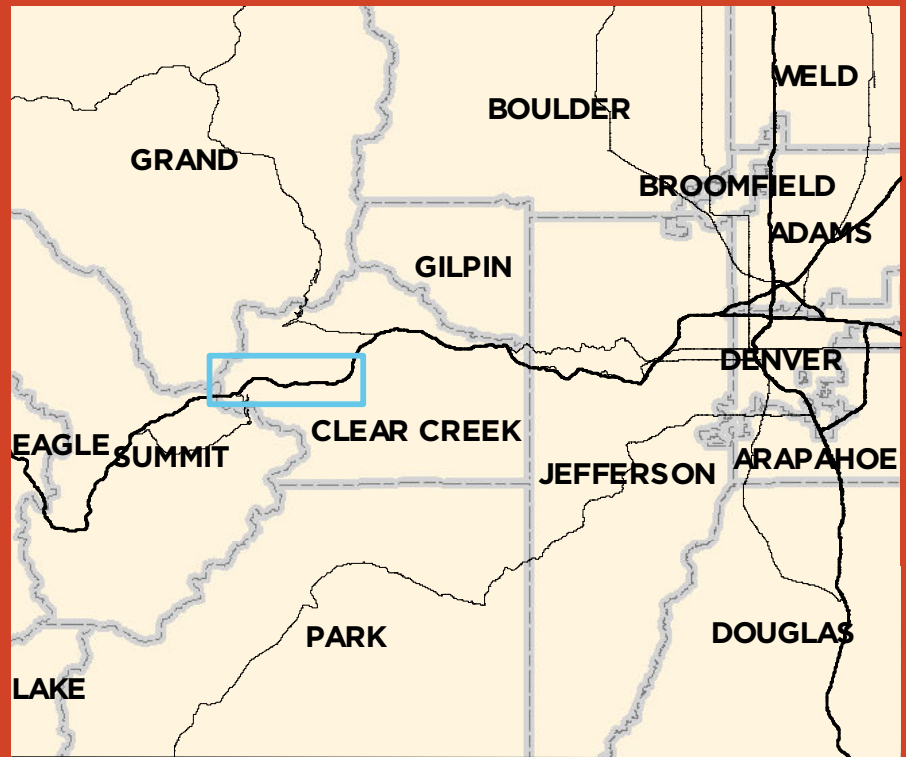

2026 SLACKER

HALF MARATHON RELAY/4 MILE RACE

- EMERGENCY MEDICAL SERVICES
- WATER STATIONS
- RESTROOMS
- COURSE
- MILE NUMBER
- PARKING

PARKING INFORMATION:

- * All racers will park at Loveland Ski Area.
- * Half Marathon and 1st person relay start at Loveland Basin.
- * 4-Milers, 2nd/3rd person relay--park at Loveland Valley--are bussed to start lines.
- * All racers are bussed from Finish Line back to your cars!

2026
SLACKER
HALF MARATHON RELAY/4 MILE RACE

FINISH LINE MAP

GEORGETOWN, COLORADO