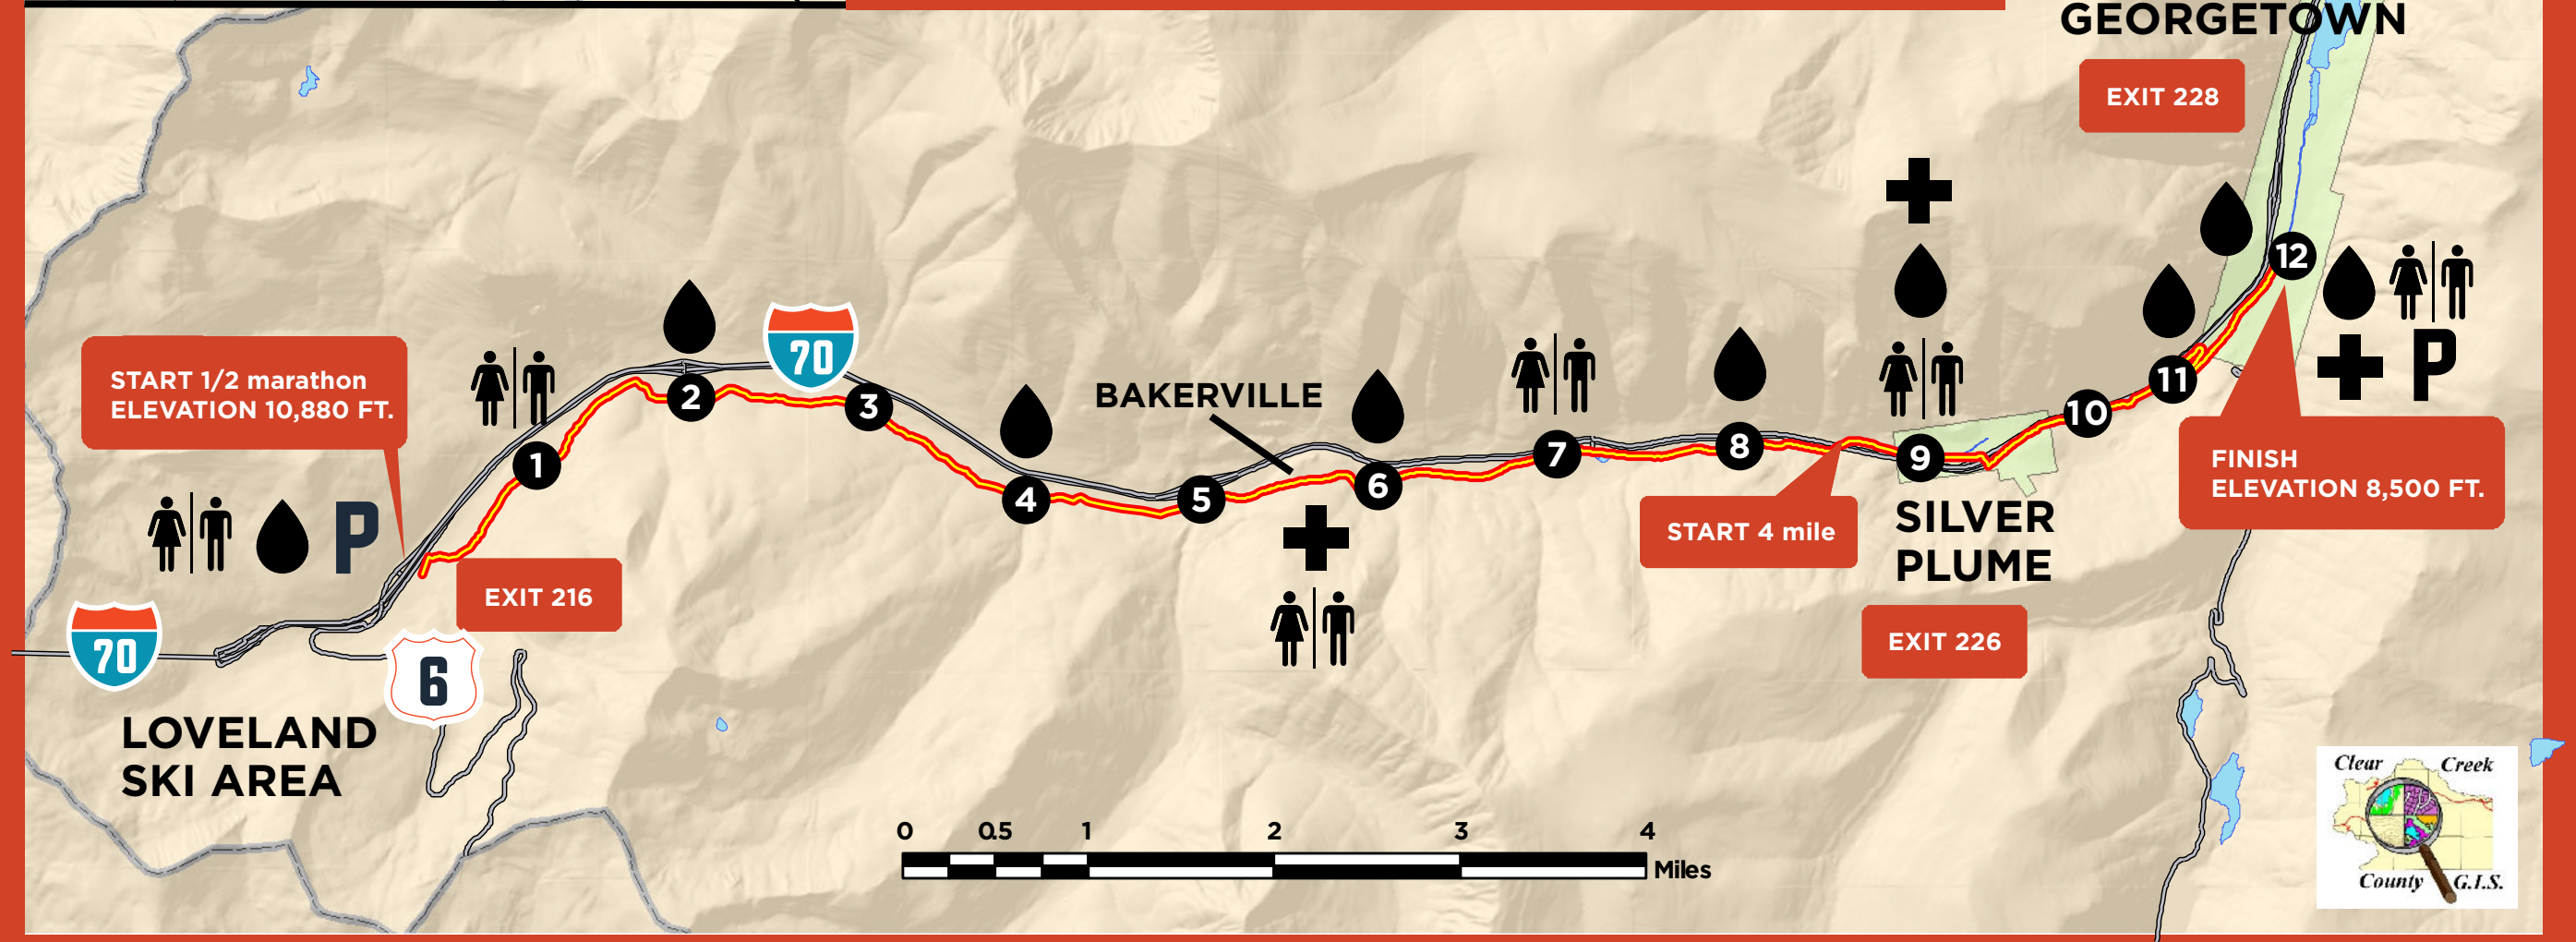

2026 SLACKER

HALF MARATHON RELAY/4 MILE RACE

- EMERGENCY MEDICAL SERVICES
- WATER STATIONS
- RESTROOMS
- COURSE
- MILE NUMBER
- PARKING

PARKING INFORMATION:

- * All racers will park at Loveland Ski Area.
- * Half Marathon and 1st person relay start at Loveland Basin.
- * 4-Milers, 2nd/3rd person relay--park at Loveland Valley--are bussed to start lines.
- * All racers are bussed from Finish Line back to your cars!

2026
SLACKER
HALF MARATHON RELAY/4 MILE RACE

FINISH LINE MAP

GEORGETOWN, COLORADO